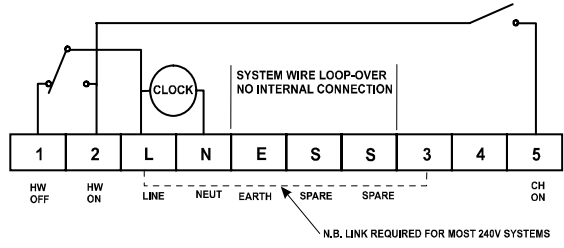

Programmer / Timer Wiring

SP50/SP100

SP25/SP30

SP35

Select 107/107xl/107xls Simplex/Sentinel 100 SunPro1000

Select 207/207xl/207xls Simplex/Sentinel 200 SunPro2000

Select 307xls