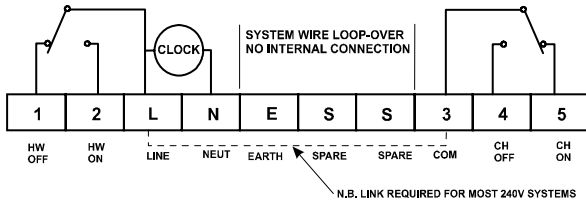

Programmer / Timer Wiring

SP50/SP100

SP25/SP30

SP35

Select 107/107xl/107xls Simplex/Sentinel 100 SunPro1000

Select 207/207xl/207xls Simplex/Sentinel 200 SunPro2000

Select 307xls